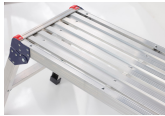

A work platform is always handy if you have to work at height for an extended period. The Altavista 700 is a practical, foldable platform made of aluminium. The wide platform provides comfort when standing and gives you that little lift that you need to get your jobs done around the house.

The lightweight platform is very stable. The automatic lock means you can be sure that you are safe. The Altavista 700 is extremely compact when collapsed. So store it easily in a garage or shed.

Large platform

The Altavista 700 has a large work platform of 0.30 x 0.70 metres. And with the platform at 0.50 metres, you can work up to a height of 2.50 metres.

Lightweight, compact design

The lightweight platform is very compact. The treads fold away and can be stored easily.

Always stable and safe

With the extra wide treads, you will always be safe and stable. The automatic lock on the treads offers additional safety.

Product specifications

Item number	Rungs	storage length (m)	max working height general (m)	weight (kg)	stabiliser	floor surface (m2)	EAN	max loading (kg)
507843	2 x 2	0,72	2,50	4,20	No	0,72 x 0,40	8711563212497	150