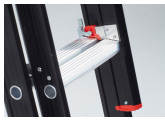

The most comfortable ladder. The Nevada has many smart features. The ergonomic box-profiled shape with ERGO-GRIP provides a sturdy, natural grip. Extra high rungs offer optimum support for your shins. This push-up ladder is also idea for working against a façade. With one simple movement, the Nevada easily slides out to its extended length. Perfect for every task.

The extra deep rungs with anti-slip standing surface ensure increased comfort and the flared beams provide stability. The push-up ladder is easy to use due to the synthetic guiding parts and the top rolls at the ends. The top quality black coating is attractive as well as dirt-resistant.

Comfortable ERGO-GRIP

The box profile is ergonomically designed. This ensures a natural grip. Handy if you use it frequently.

Taking you to great heights with ease

This ladder can easily be extended to great heights. It also rolls out easily against a façade due to the top rolls on the ends (from 2 x 12).

The generous rung-to-rung distance of 28cm allows the Nevada push-up ladder to take you to unparalleled heights.

Extra high rungs

The ladder has extra high rungs (30 mm). They offer support to your shins. Providing greater comfort if you are using the ladder for an extended period.