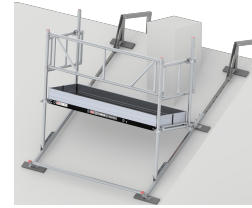

### ✓ Professional use

- Easy and safe to work on chimneys
- Suitable for sloped roofs with an incline of 30-45 degrees
- Available in various lengths

### Chimney scaffold. Work platform for safely working on chimneys

With the Altrex Chimney scaffold, you create a work platform which makes chimney work safe and easy. This unique scaffolding has been specially developed for roofs of between 30 and 45 degrees. The Chimney scaffold is perfect for accessing chimneys.

#### Both sides of the roof

No matter which side of the chimney you are working on. The Chimney scaffold can be used on both sides.

#### Simple and quick assembly

The roof platform is easy to assemble as it has pre-drilled holes which allow the stand to be positioned at precisely the right angle. The ladder's ridge hook improves safety even further as it can be hooked over the roof ridge to make access even safer.