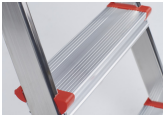

Lima stepladder

✓ Private use

- Rounded treads, for optimal ease of standing
- Secure and safe due to the anti-slip feet
- Light in weight, easy to move

The Altrex Lima. Lightweight household stepladder

The Lima is a user-friendly household stepladder that is ideal for tasks in and around the house. This household stepladder has a modern look and is light in weight.

This household stepladder offers you maximum security. With its rounded treads and knee bracket, you stand comfortably and relaxed. The tool tray also gives you the possibility of placing tools or material on it. The Lima is a complete household stepladder that fits in every household.

A safe feeling

The Lima has a large platform with anti-slip coating. This gives you a comfortable standing and a safe feeling.

Ultimate support

The bracket is always within reach. The tool-tray with bucket hook provides a handy space for your tools.

Pleasant to use

All treads are rounded. So it is comfortable when leaning against them with your shins.

Non-slip and stable

The feet are anti-slip. So you can be sure that you are always standing secure and stable.