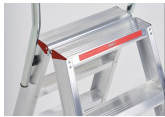

Sierra (SDO) usable on both sides. The professional stepladder for the handyman and professional

The Sierra is a robust, professional stepladder. It can be used on both sides. Ideal for the slightly heavier jobs at home or for professional projects. Despite the robust design the stepladder is lightweight due to the open step profile.

The solid step feet offer the necessary stability. Moreover, the antiskid profile makes sure you do not slip.

Open step profile, lightweight

The Sierra is a professional stepladder with an open step profile. The stepladder is consequently extremely lightweight.

Usable on both sides

The Sierra Double can be used on both sides. This means that you need to move the stepladder less.

Riveted treads

The treads were attached by means of blind rivets. As a consequence they can quickly be replaced should this be required.

Safe hinge system

The Sierra is provided with a hinge system that prevents entrapment of fingers. This guarantees safety.

Product specifications

Item number	type	number of treads	foldable guardrail	storage length (m)	standing height (m)	max working height general (m)	weight (kg)	spread safety	floor surface (m2)	EAN	max loading (kg)
194403	SDO 3	3	Yes	0,75	0,70	2,70	6,50	Strap	0,70 x 0,47	8711563230637	150
194404	SDO 4	4	Yes	1,00	0,95	2,95	7,70	Strap	0,87 x 0,50	8711563230644	150
194405	SDO 5	5	Yes	1,25	1,20	3,20	8,90	Strap	1,04 x 0,53	8711563230651	150
194406	SDO 6	6	Yes	1,50	1,40	3,40	10,10	Strap	1,21 x 0,56	8711563230668	150
194503	SDO 3	3	No	0,75	0,70	2,70	4,40	Strap	0,70 x 0,47	8711563231351	150
194504	SDO 4	4	No	1,00	0,95	2,95	5,60	Strap	0,87 x 0,50	8711563231368	150
194505	SDO 5	5	No	1,25	1,20	3,20	6,80	Strap	1,04 x 0,53	8711563231375	150
194506	SDO 6	6	No	1,50	1,40	3,40	8,00	Strap	1,21 x 0,56	8711563231382	150