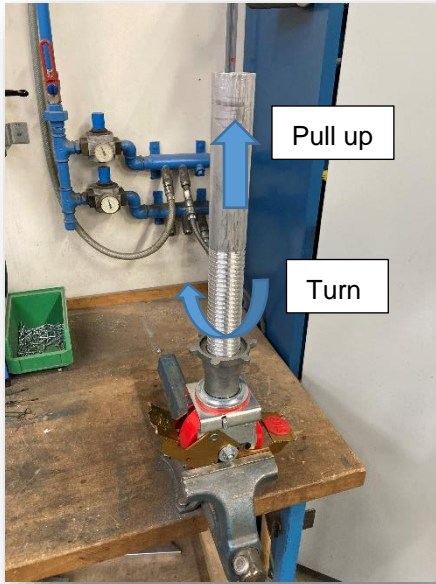

Replace Spindle

www.altrex.com

Art.nr: 324515, 324521, 324524

Disassembly

For video instruction,
please scan the
QR code :

Assembly